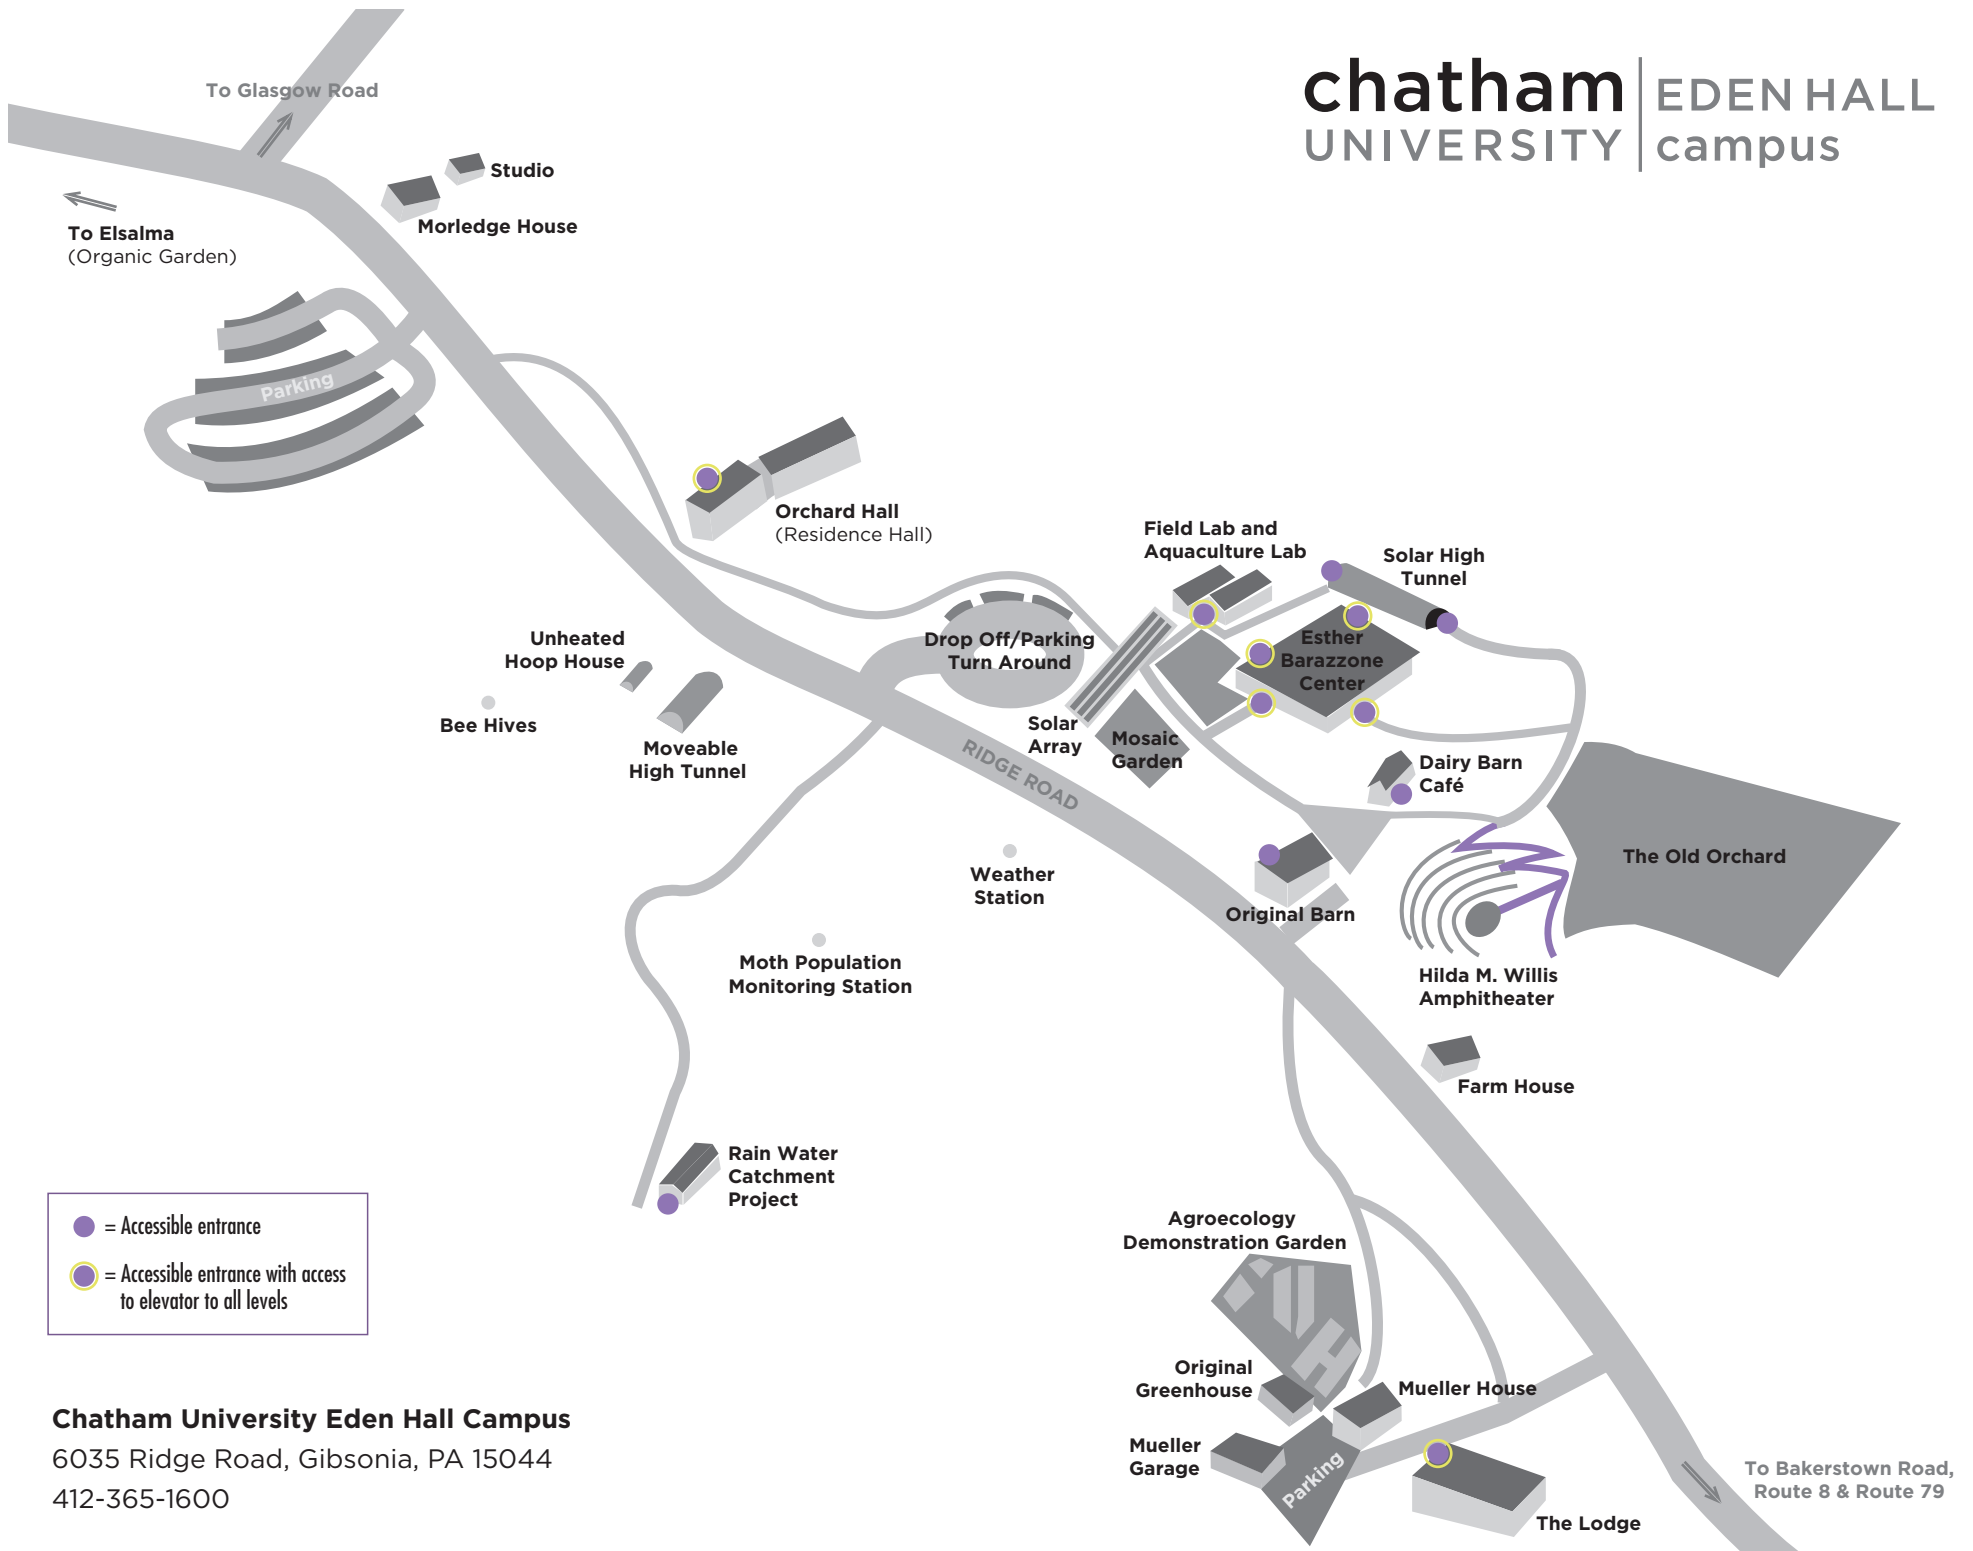

chatham UNIVERSITY | EDEN HALL campus

- = Accessible entrance
- = Accessible entrance with access to elevator to all levels

Chatham University Eden Hall Campus
 6035 Ridge Road, Gibsonia, PA 15044
 412-365-1600