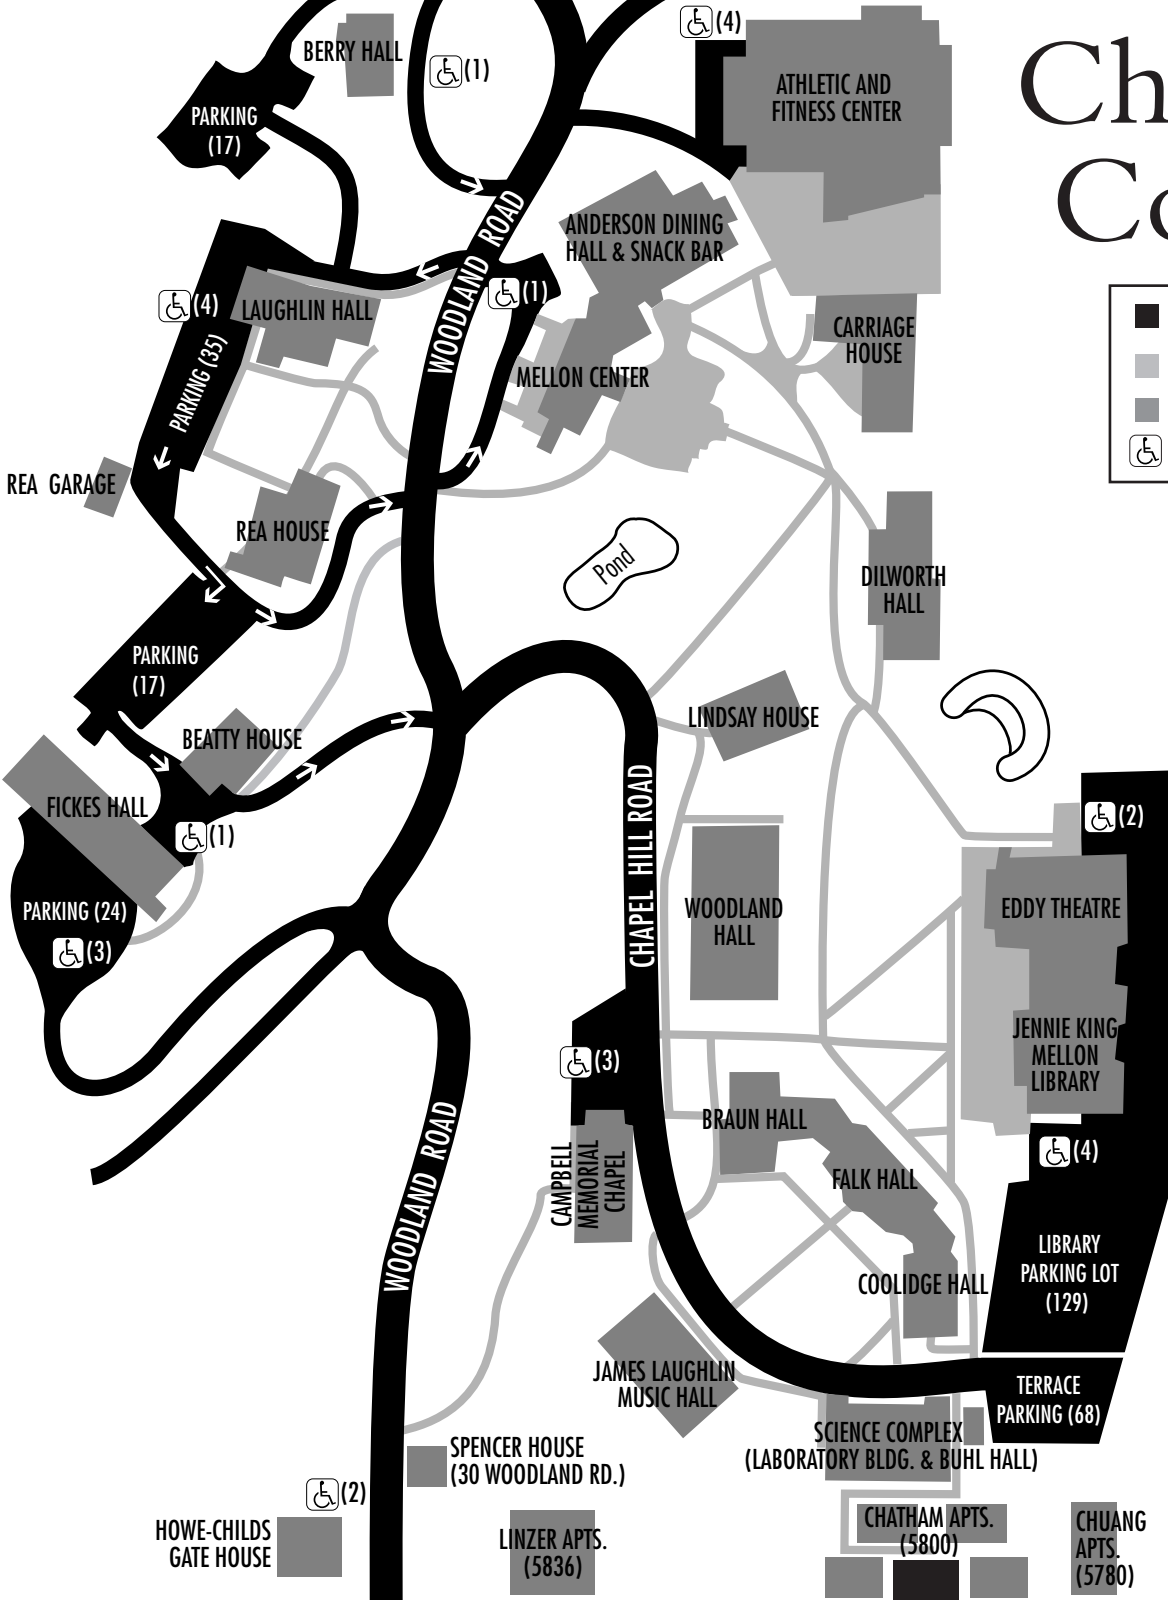

WILKINS AVENUE

RAIZMAN HOUSE
(5736 W. WOODLAND RD.)

21 W. Woodland Road

121 WOODLAND ROAD
GREGG HOUSE

CHATHAM
ARTS CENTER

Chatham College

-  = Paved Roads/Parking Lots
-  = Paved Footpaths
-  = Buildings
-  = Handicap Parking Available

← MURRAY HILL AVENUE

The library parking lot can only be accessed from Murray Hill Avenue.

FIFTH AVENUE

TO OAKLAND & DOWNTOWN ▶