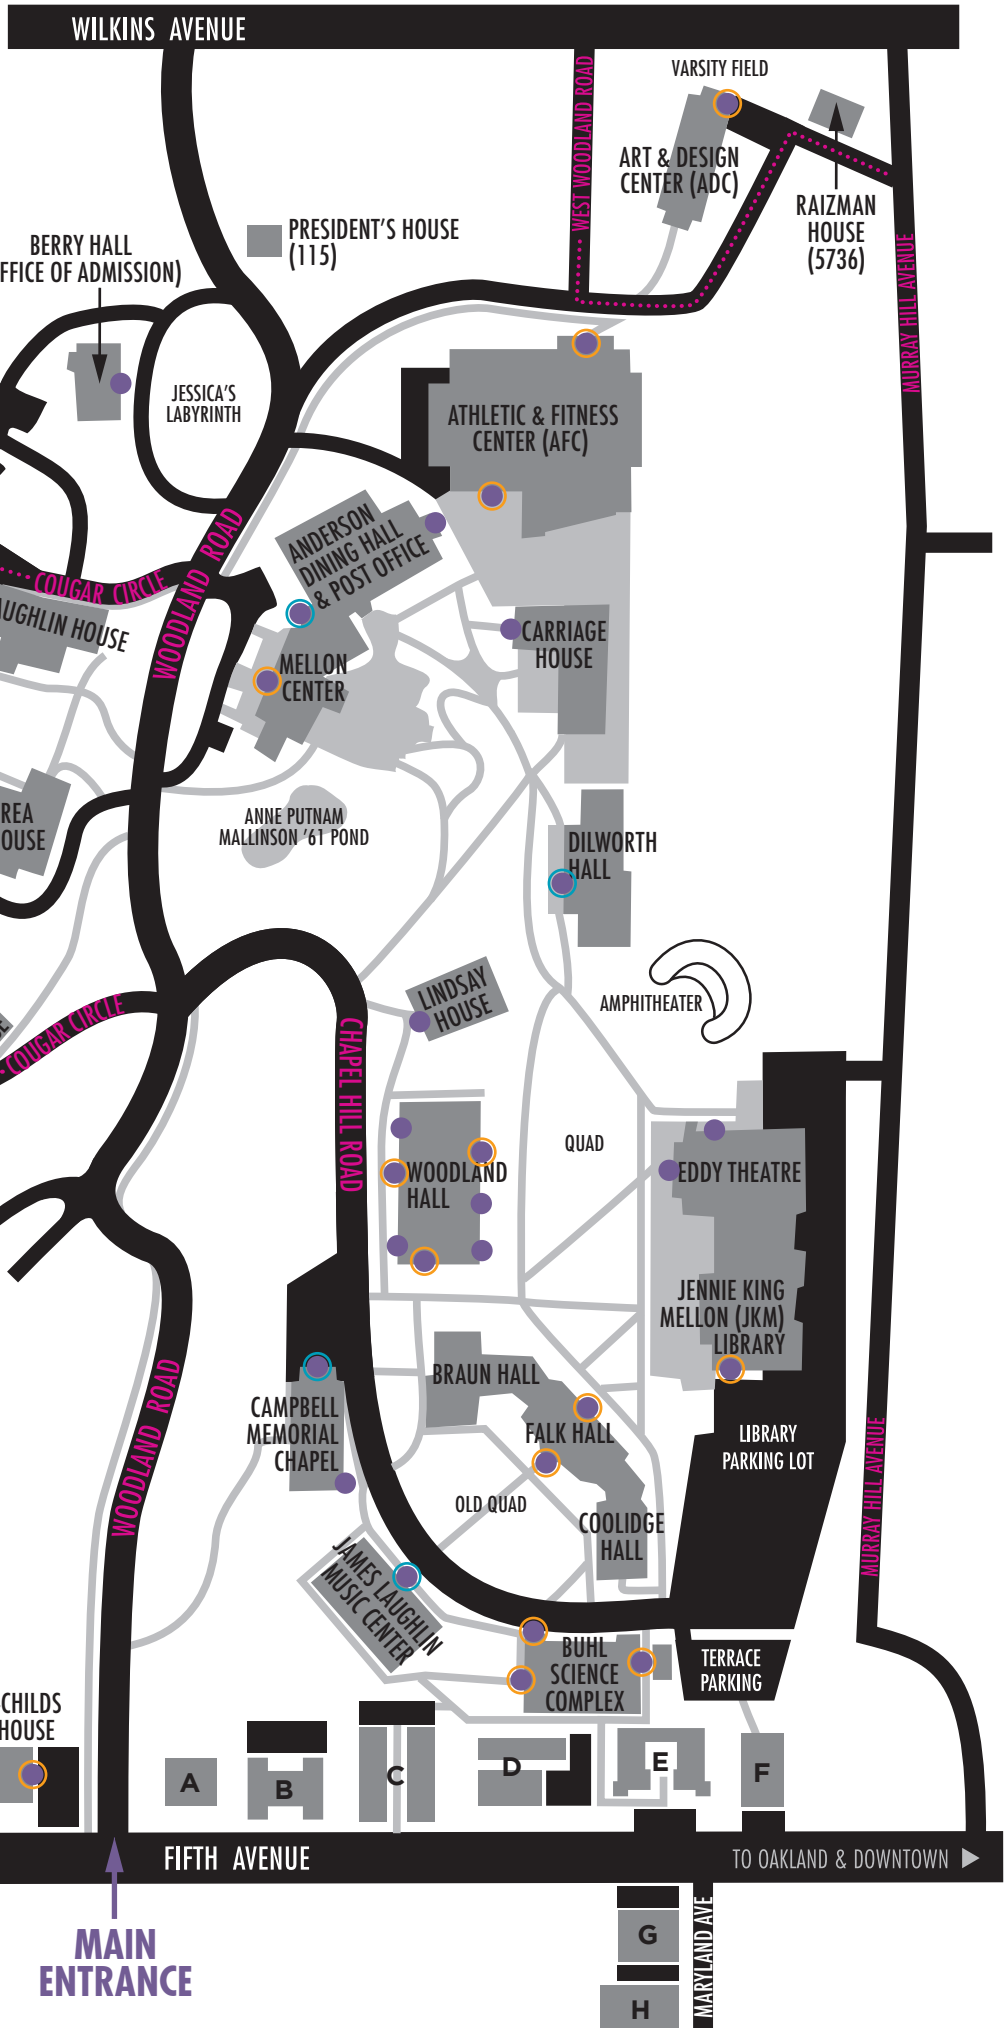

## SHADYSIDE CAMPUS

107 Woodland Road  
Pittsburgh, PA 15232

- = ROADS & PARKING LOTS
- = PAVED FOOTPATHS
- = BUILDINGS
- = Accessible entrance
- = Accessible entrance with access to elevator to all levels
- = Accessible entrance with access to lift to lower level

- A** THOMSON HOUSE (5850)
- B** LINZER APARTMENTS (5836)
- C** PELLETREAU APARTMENTS (5830 & 5826)
- D** HICKS ESTATE (5812)
- E** CHATHAM APARTMENTS (5800)
- F** CHUNG APARTMENTS (5780)
- G** HABER APARTMENTS (5801-03)
- H** DUPLEX ON MARYLAND (929 & 931)

← TO CHATHAM EASTSIDE

FIFTH AVENUE

TO OAKLAND & DOWNTOWN →

**MAIN ENTRANCE**