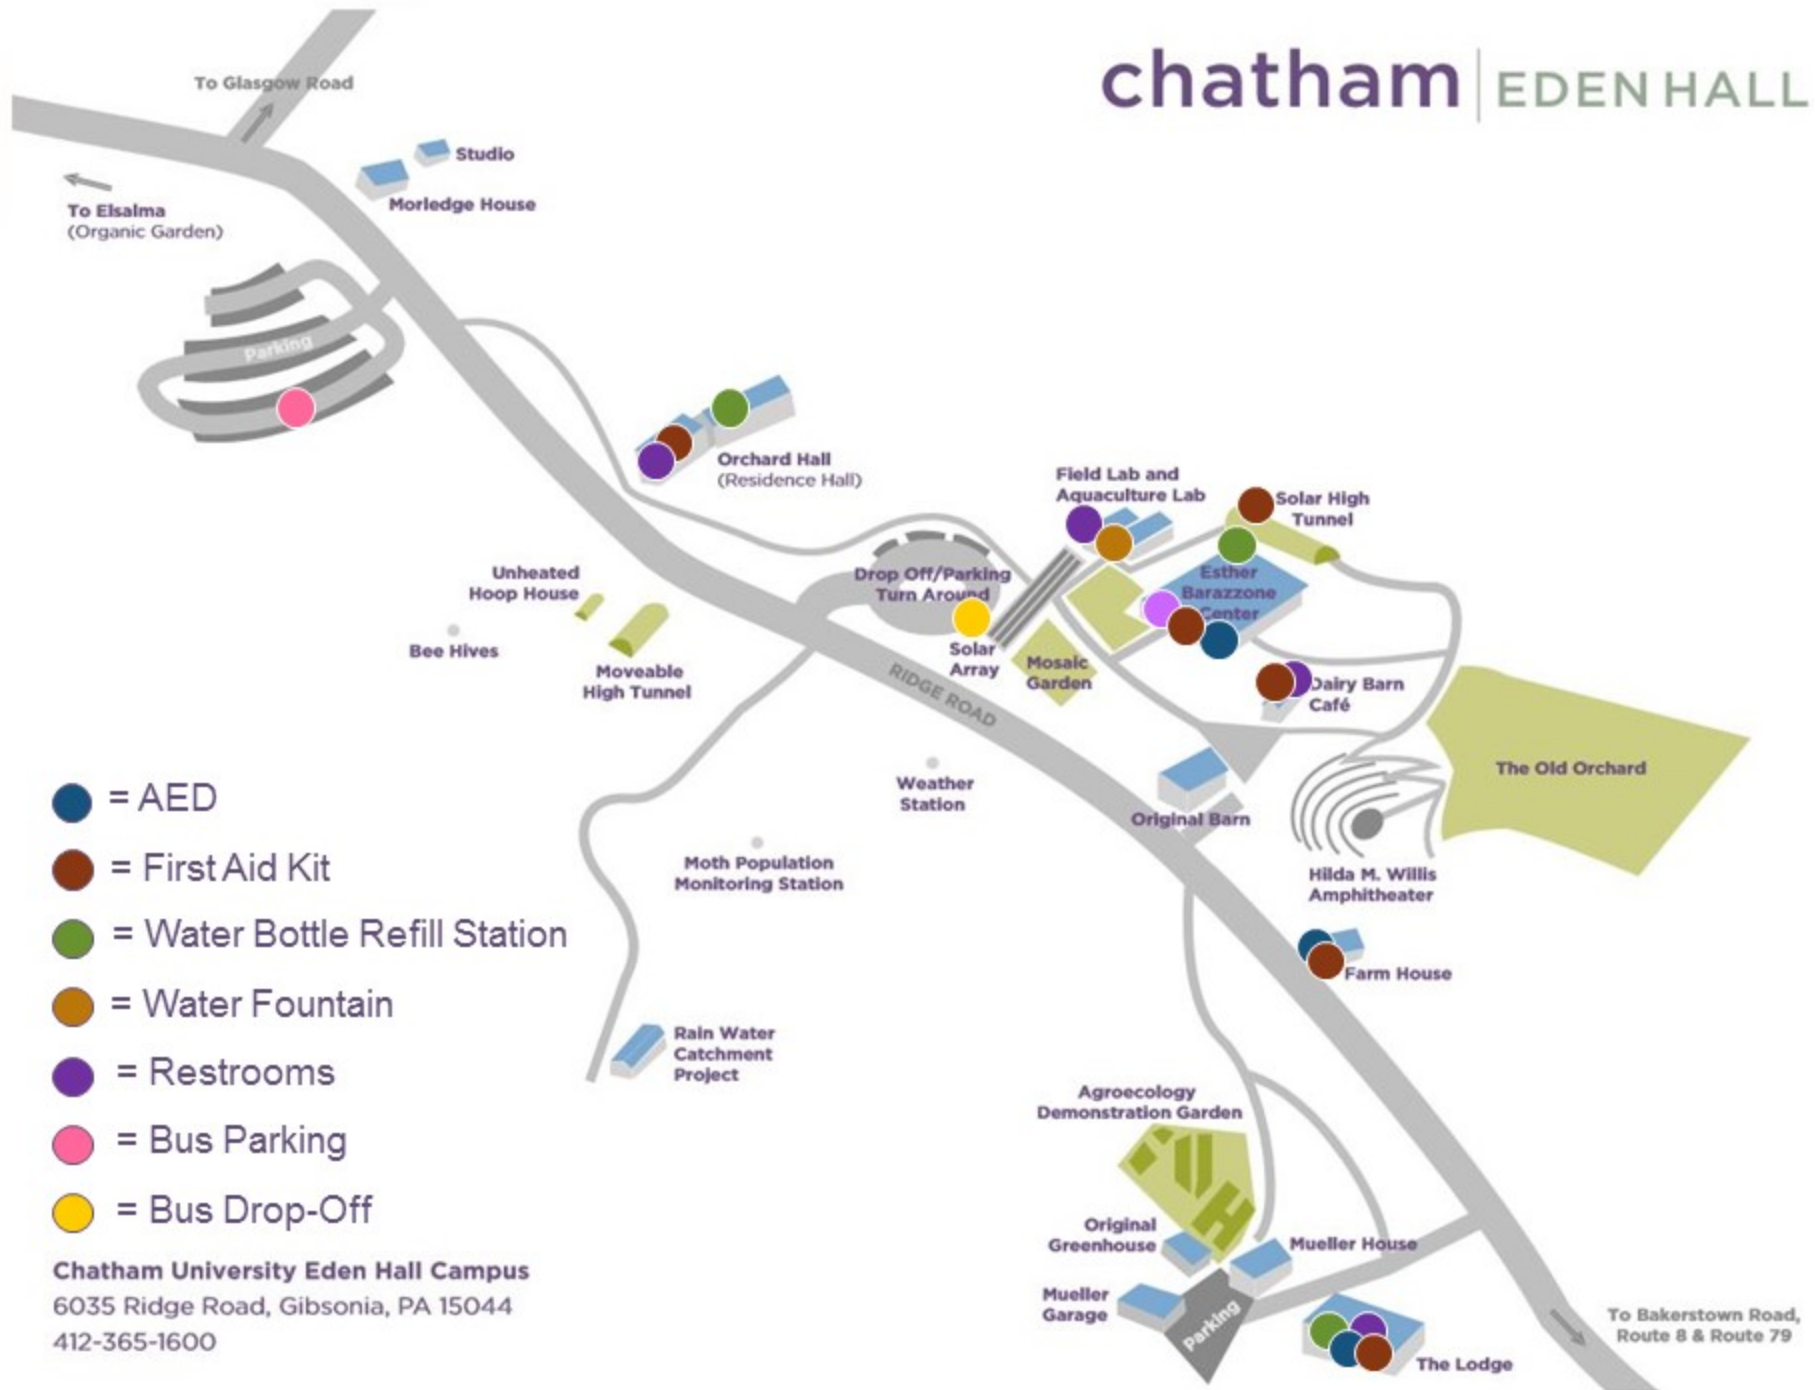

chatham | EDEN HALL

- = AED
- = First Aid Kit
- = Water Bottle Refill Station
- = Water Fountain
- = Restrooms
- = Bus Parking
- = Bus Drop-Off

Chatham University Eden Hall Campus
6035 Ridge Road, Gibsonia, PA 15044
412-365-1600