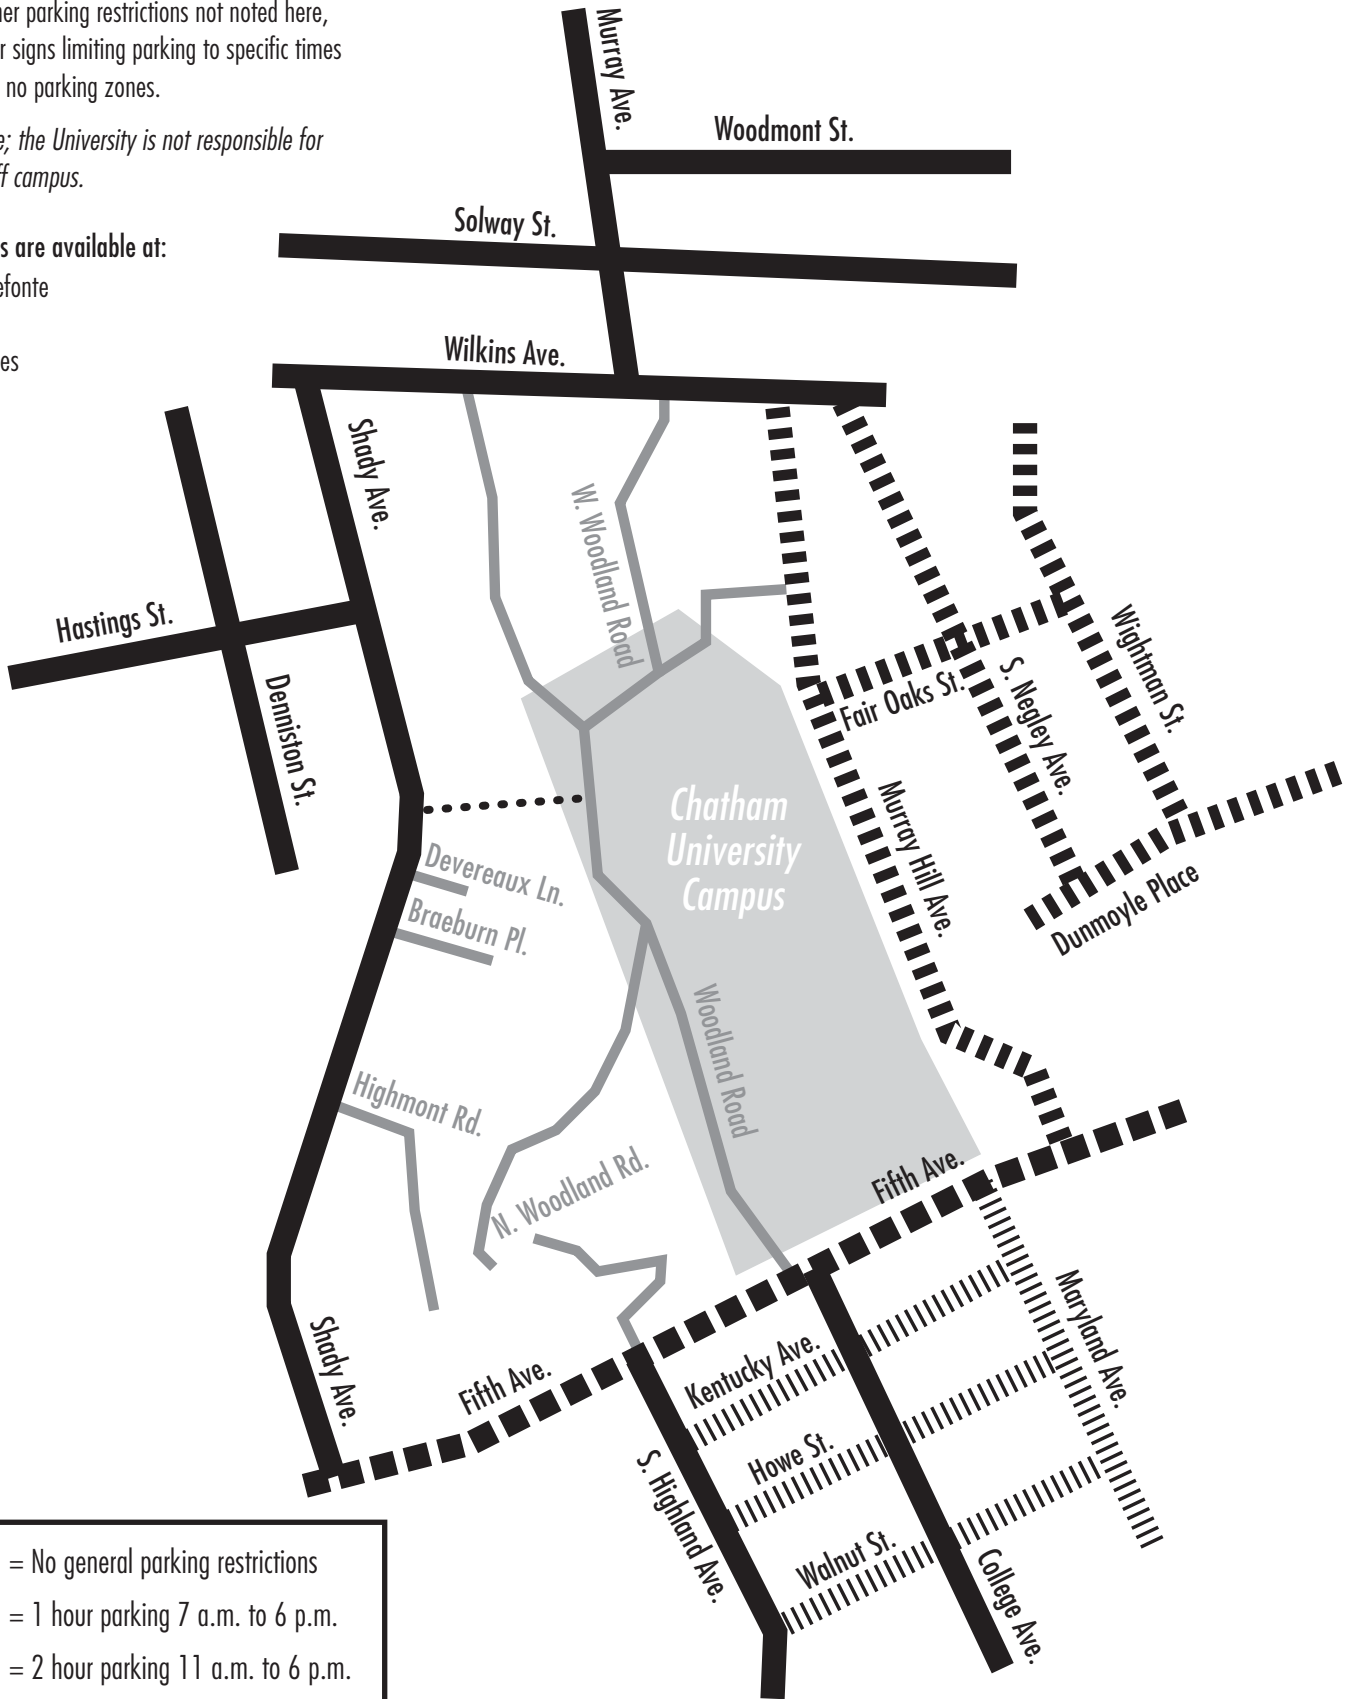

# Public Parking Surrounding Chatham University\*

\*There may be other parking restrictions not noted here, so please watch for signs limiting parking to specific times or days, as well as no parking zones.

*This is only a guide; the University is not responsible for vehicles parking off campus.*

Public parking lots are available at:

- Walnut and Bellefonte
- Shady and Fifth
- Murray and Forbes

	= No general parking restrictions
	= 1 hour parking 7 a.m. to 6 p.m.
	= 2 hour parking 11 a.m. to 6 p.m.
	= Sunday only parking
	= Private and campus roads
	= Walking path to campus